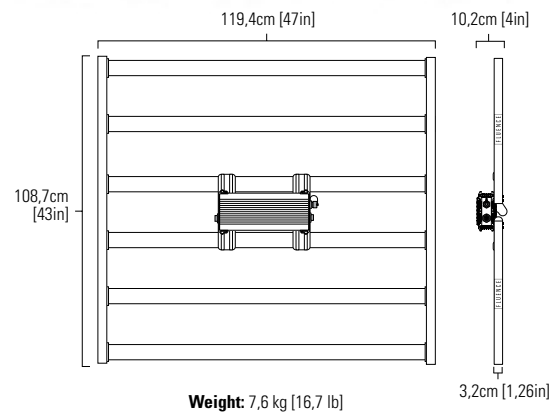

SPECIFICATIONS

Light Source	LED
Spectrum	PhysioSpec™ Broad R4
Light Output PPF	1700 µmol/s
Efficacy	2,6 µmol/J @230V and 2,7 µmol/J @400V
AC Input Power	651W @ 230V AC, 637W @ 400V AC
AC Input Voltage	230V / 400V AC, 50/60Hz
Nominal Power Factor	0,99 @ 230V AC, 0,99 @ 400V AC at 100% output
Nominal Mains Current	2,88 A @ 230V AC, 1,65 A @ 400V AC at 100% output
Light Distribution	120°
Mounting Height Above Canopy	15cm - 30cm [6" - 12"]
Thermal Management	Passive
Max. Ambient Temperature/Humidity	35°C [95°F], 90% RH
Dimming	Off/on 0/1-10V sink dimming, source driver
Total Harmonic Distortion (THD)	< 10% at 100% output
Lifetime (Driver and LED L90)	> 50.000hrs
IP Rating IEC 60598-1	IP66
Certifications	CE, UL 8800, IEC 60598-1
Warranty	5 Year Limited Warranty
Electrical Insulation	Class III (IEC 60598-1 Luminaire)

Replace [*] with the quantity per carton with two digits (example: CDME-71526-01)

[POWER SUPPLY]

POWER SUPPLY	Dim L	Dim W	Dim H	Weight
LVG 600W	34-37 cm [13,4-14,5 in]	6,5-6,7 cm [2,6 in]	13,4 cm [5,3 in]	3,4-4,0 kg [7,5-8,9 lb]
HVE 600W	29-34 cm [11,5-13,4 in]	6,3-6,7 cm [2,5-2,6 in]	13,4-16,3 cm [5,3-6,4 in]	2,8-3,7 kg [6,3-8,1 lb]
HVG 600W	29-34 cm [11,5-13,4 in]	6,3-6,7 cm [2,5-2,6 in]	13,4-16,3 cm [5,3-6,4 in]	2,8-3,7 kg [6,3-8,1 lb]