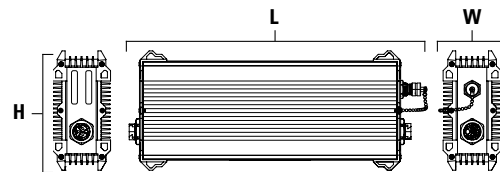

[POWER SUPPLY]

POWER SUPPLY	Dim L	Dim W	Dim H	Weight
LVG 600W	34-37 cm [13,4-14,5 in]	6,5-6,7 cm [2,6 in]	13,4 cm [5,3 in]	3,4-4,0 kg [7,5-8,9 lb]
HVE 600W	29-34 cm [11,5-13,4 in]	6,3-6,7 cm [2,5-2,6 in]	13,4-16,3 cm [5,3-6,4 in]	2,8-3,7 kg [6,3-8,1 lb]
HVG 600W	29-34 cm [11,5-13,4 in]	6,3-6,7 cm [2,5-2,6 in]	13,4-16,3 cm [5,3-6,4 in]	2,8-3,7 kg [6,3-8,1 lb]

Disclaimer: Performance values are from representative tests performed in accordance industry standards listed. Actual application performance may vary due to component tolerances and installation, environmental, and field measurements conditions.

Contact **FLUENCE**

emea@fluencebioengineering.com

www.fluence-led.com/spydr-series

© Copyright 2022 Fluence Bioengineering 2022-05

Subject to change without notice

Horticultural Lighting | Not suitable for household illumination.