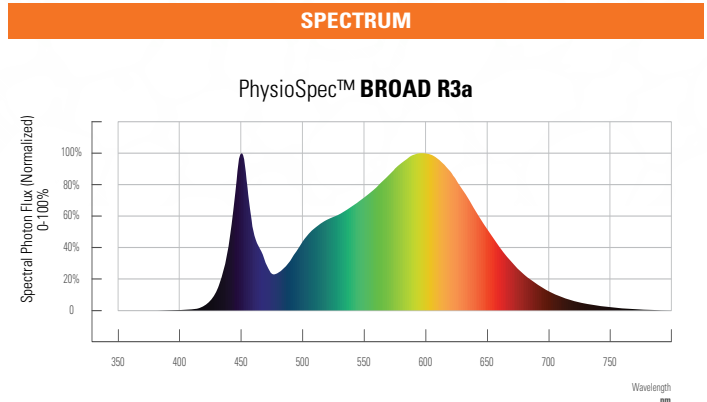

RAZR Modular

Fixture Arrays for 2'x4' Grow Racks

PRODUCT SPECIFICATION	
Light Distribution (Beam Angle)	120°
AC Input Voltage	120-277 V AC, 60 Hz
Dimming	Source Signal Driver, 0/1-10 V, OFF/ 10-100%
Power Factor	> 0.92
THD	< 20%
Thermal Management	Passive
Max. Ambient Temperature	104°F / 40°C (95°F / 35°C @ 120V AC)
Lifetime L90	> 50,000 hrs
Warranty	5 Year Limited
IP Rating	IP66
Certifications	ETL, cETL, CE, Wet Location
Industry Standards	UL1598, UL8750, UL8800, IEC 60598-1
UL 8750 Output Voltage Rating	Class 2
IEC 61347-1 Electrical Insulation	Class I

RAZR MODULAR RACK FIXTURE ARRAYS

Fixture Array SKUs	Suitable for Wire Shelving Rack	Array PPF (400-700nm)	# of Fixtures per Array	Fixture Type	@ 120 V AC		@ 277 V AC	
					Array AC Wattage	Array Efficacy	Array AC Wattage	Array Efficacy
RM-48-S-BW3-3S4-1R	4-Tier, 2'x4'	816 µmol/s	4 Fixtures	3-Bar, 2'x4'	321 W	2.5 µmol/J	315 W	2.6 µmol/J
RM-48-S-BW3-3S4-2R	4-Tier, 2'x4'	816 µmol/s	4 Fixtures	3-Bar, 2'x4'				
RM-48-S-BW3-3S3-1R	3-Tier, 2'x4'	612 µmol/s	3 Fixtures	3-Bar, 2'x4'	242 W	2.5 µmol/J	238 W	2.6 µmol/J

RACK FIXTURE ARRAY NOMINAL ELECTRICAL AC INPUT

Fixture Array SKUs	AC VOLTAGE	120 V	208 V	230 V	277 V
RM-48-S-BW3-3S4-1R/2R	AC Current	2.72 A	1.57 A	1.44 A	1.23 A
	AC Power	321 W	316 W	316 W	315 W
RM-48-S-BW3-3S3-1R	AC Current	2.05 A	1.21 A	1.10 A	0.97 A
	AC Power	242 W	239 W	238 W	238 W

RAZR MODULAR RACK FIXTURE SPECIFICATION

Fixture Type	Light Bar Spacing	Number of Light Bars	Fixture PPF (400-700nm)	Fixture DC Power	Fixture Mounting Height	Fixture Dimensions*	Fixture Weight
3-Bar, 2'x4'	8" [203 mm]	3 Light Bars	204 µmol/s	73 W DC	≥ 8" 203 mm	48" x 19" x 1.6" 1213 x 480 x 40 mm	2.9 lb 1.3 kg

* with DC Cabling