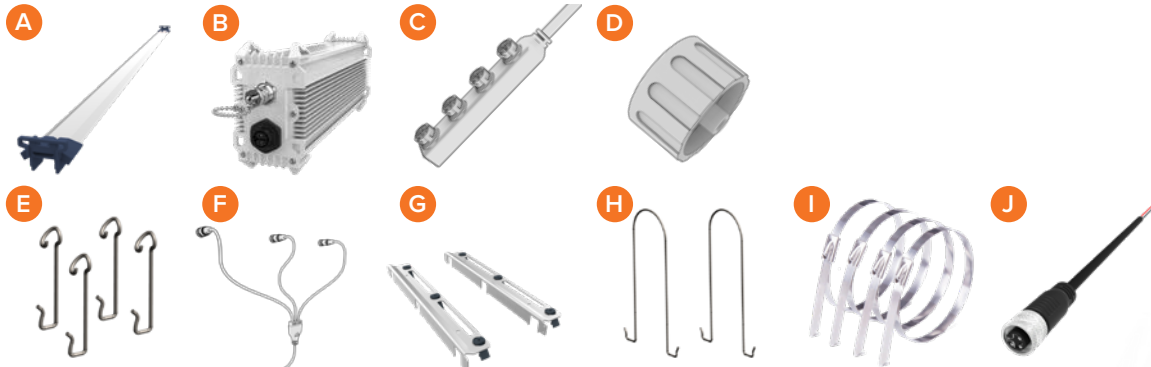

FIXTURE ARRAY PART LIST

SKU: RM-48-S-BW3-3S4-1R/ RM-48-S-BW3-3S4-2R

4-Tier, 3-Bar Fixture Array

- **A.** 24w/48 Light Bar (x12)
- **B.** Power Supply 292 W DC, 120-277 V AC (x1)
- **C.** DC Manifold Cable - 4-Port, 4-FT Trunk (x1)
- **D.** Fixture Wire Hangers, Short - 2", for Baker's Rack (x16)
- **E.** DC Splitter Cable - 3-Bar, Straight, 4-FT Trunk (x4)
- **F.** 2-FT Fixture Frame, 3-Bar, 8" Bar Spacing (x8)
- **G.** Pipe Hangers (for Power Supply) (x2)
- **H.** Stainless Steel Zip Tie (for Power Supply) (x4)
- **I.** 11-Inch (0.28 m) Dimming Signal Cable, Pigtail, M12 Connector (x1)

SKU: RM-48-S-BW3-3S3-1R

3-Tier, 3-Bar Fixture Array

- **A.** 24w/48 Light Bar (x9)
- **B.** Power Supply 292 W DC, 120-277 V AC (x1)
- **C.** DC Manifold Cable - 4-Port, 4-FT Trunk (x1)
- **D.** Dust Cap (for Unused DC Manifold Cable Ports) (x1)
- **E.** Fixture Wire Hangers, Short - 2", for Baker's Rack (x12)
- **F.** DC Splitter Cable - 3-Bar, Straight, 4-FT Trunk (x3)
- **G.** 2-FT Fixture Frame, 3-Bar, 8" Bar Spacing (x6)
- **H.** Pipe Hangers (for Power Supply) (x2)
- **I.** Stainless Steel Zip Tie (for Power Supply) (x4)
- **J.** 11-Inch (0.28 m) Dimming Signal Cable, Pigtail, M12 Connector (x1)