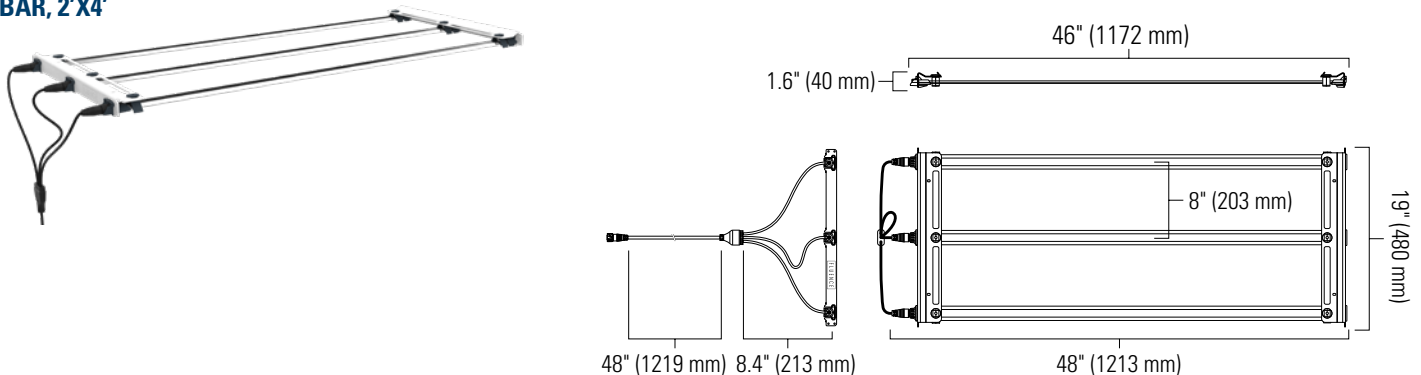

FIXTURE DIMENSIONS

3-BAR, 2'X4'

Contact **FLUENCE** @
support@fluence-led.com ✉
www.fluence-led.com/products/razr-series 🌐