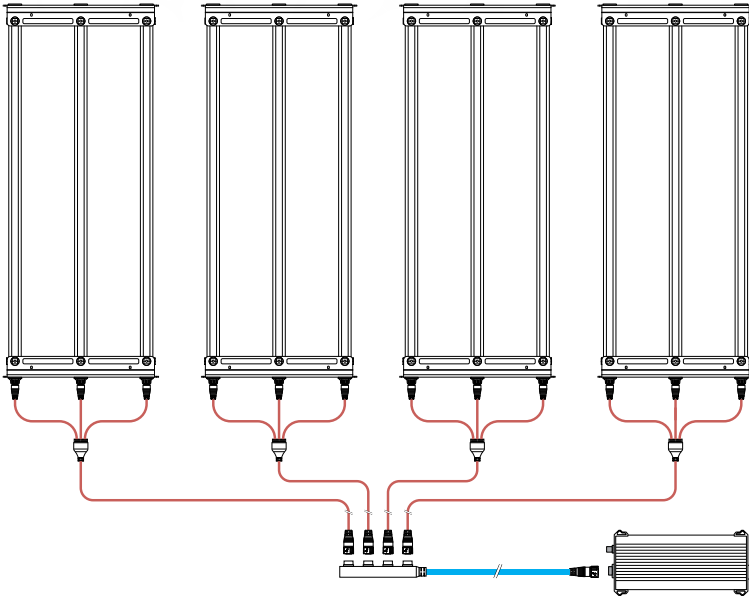

FIXTURE ARRAY WIRING DIAGRAMS

SKU: RM-48-S-BW3-3S4-1R/ RM-48-S-BW3-3S4-2R

4-Tier, 3-Bar Fixture Array

SKU: RM-48-S-BW3-3S3-1R