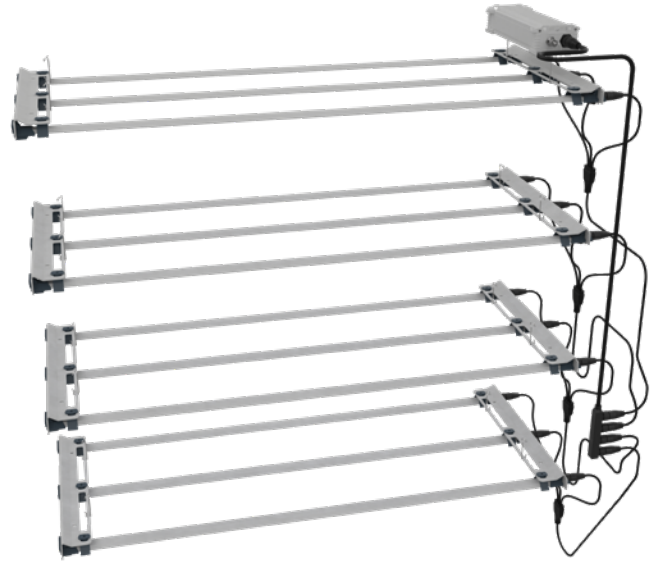

### FIXTURE DIMENSIONS

## FIXTURE ARRAY PART LIST

SKU: RM-48-S-BW3-3S4-1R/ RM-48-S-BW3-3S4-2R

### 4-Tier, 3-Bar Fixture Array

- A.** 24w/48 Light Bar (x12)
- B.** Power Supply 292 W DC, 120-277 V AC (x1)
- C.** DC Manifold Cable - 4-Port, 4-FT Trunk (x1)
- D.** Fixture Wire Hangers, Short - 2", for Baker's Rack (x16)
- E.** DC Splitter Cable - 3-Bar, Straight, 4-FT Trunk (x4)
- F.** 2-FT Fixture Frame, 3-Bar, 8" Bar Spacing (x8)
- G.** Pipe Hangers (for Power Supply) (x2)
- H.** Stainless Steel Zip Tie (for Power Supply) (x4)
- I.** 11-Inch (0.28 m) Dimming Signal Cable, Pigtail, M12 Connector (x1)