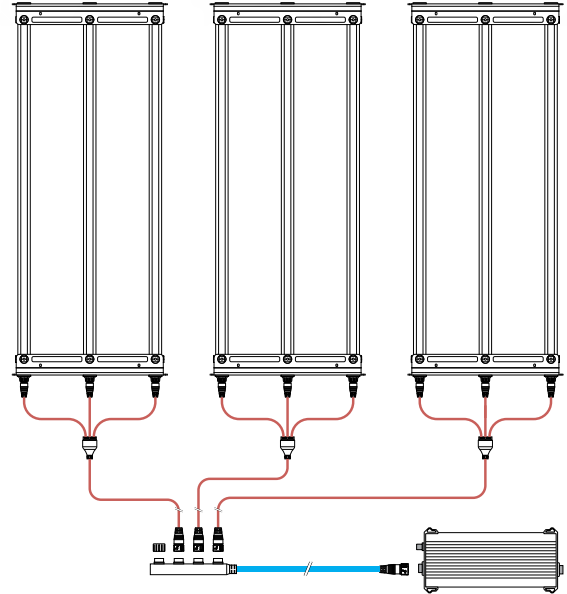

### 4-Tier, 3-Bar Fixture Array

- A.** 24w/48 Light Bar (x12)
- B.** Power Supply 292 W DC, 120-277 V AC (x1)
- C.** DC Manifold Cable - 4-Port, 4-FT Trunk (x1)
- D.** Fixture Wire Hangers, Short - 2", for Baker's Rack (x16)
- E.** DC Splitter Cable - 3-Bar, Straight, 4-FT Trunk (x4)
- F.** 2-FT Fixture Frame, 3-Bar, 8" Bar Spacing (x8)
- G.** Pipe Hangers (for Power Supply) (x2)
- H.** Stainless Steel Zip Tie (for Power Supply) (x4)
- I.** 11-Inch (0.28 m) Dimming Signal Cable, Pigtail, M12 Connector (x1)

### 3-Tier, 3-Bar Fixture Array

- A.** 24w/48 Light Bar (x9)
- B.** Power Supply 292 W DC, 120-277 V AC (x1)
- C.** DC Manifold Cable - 4-Port, 4-FT Trunk (x1)
- D.** Dust Cap (for Unused DC Manifold Cable Ports) (x1)
- E.** Fixture Wire Hangers, Short - 2", for Baker's Rack (x12)
- F.** DC Splitter Cable - 3-Bar, Straight, 4-FT Trunk (x3)
- G.** 2-FT Fixture Frame, 3-Bar, 8" Bar Spacing (x6)
- H.** Pipe Hangers (for Power Supply) (x2)
- I.** Stainless Steel Zip Tie (for Power Supply) (x4)
- J.** 11-Inch (0.28 m) Dimming Signal Cable, Pigtail, M12 Connector (x1)

## FIXTURE ARRAY WIRING DIAGRAMS

SKU: RM-48-S-BW3-3S4-1R/ RM-48-S-BW3-3S4-2R

### 3-Tier, 3-Bar Fixture Array