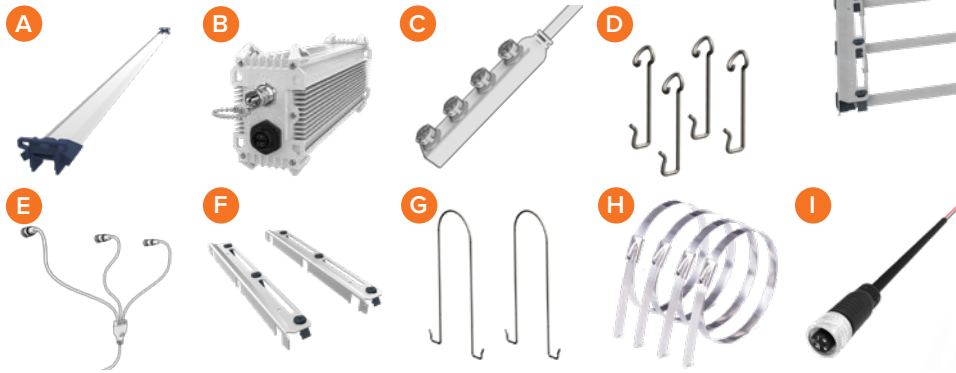

### FIXTURE DIMENSIONS

## FIXTURE ARRAY PART LIST

SKU: RM-48-S-BW3-3S4-1R/ RM-48-S-BW3-3S4-2R

### 4-Tier, 3-Bar Fixture Array

- A.** 24w/48 Light Bar (x12)
- B.** Power Supply 292 W DC, 120-277 V AC (x1)
- C.** DC Manifold Cable - 4-Port, 4-FT Trunk (x1)
- D.** Fixture Wire Hangers, Short - 2", for Baker's Rack (x16)
- E.** DC Splitter Cable - 3-Bar, Straight, 4-FT Trunk (x4)
- F.** 2-FT Fixture Frame, 3-Bar, 8" Bar Spacing (x8)
- G.** Pipe Hangers (for Power Supply) (x2)
- H.** Stainless Steel Zip Tie (for Power Supply) (x4)
- I.** 11-Inch (0.28 m) Dimming Signal Cable, Pigtail, M12 Connector (x1)