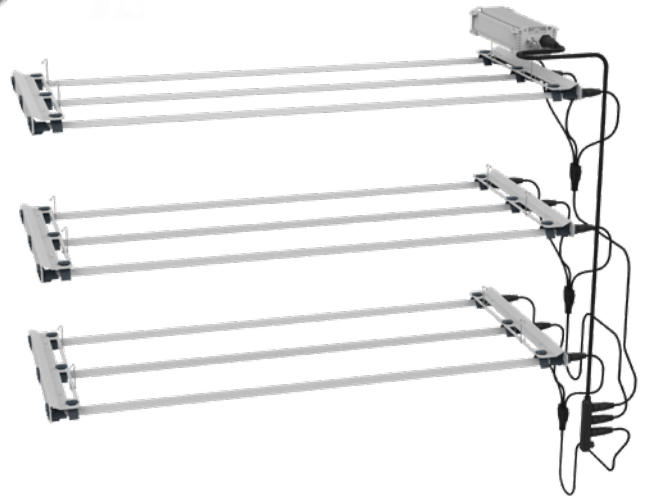

### 4-Tier, 3-Bar Fixture Array

- A.** 24w/48 Light Bar (x12)
- B.** Power Supply 292 W DC, 120-277 V AC (x1)
- C.** DC Manifold Cable - 4-Port, 4-FT Trunk (x1)
- D.** Fixture Wire Hangers, Short - 2", for Baker's Rack (x16)
- E.** DC Splitter Cable - 3-Bar, Straight, 4-FT Trunk (x4)
- F.** 2-FT Fixture Frame, 3-Bar, 8" Bar Spacing (x8)
- G.** Pipe Hangers (for Power Supply) (x2)
- H.** Stainless Steel Zip Tie (for Power Supply) (x4)
- I.** 11-Inch (0.28 m) Dimming Signal Cable, Pigtail, M12 Connector (x1)

### 3-Tier, 3-Bar Fixture Array

- A.** 24w/48 Light Bar (x9)
- B.** Power Supply 292 W DC, 120-277 V AC (x1)
- C.** DC Manifold Cable - 4-Port, 4-FT Trunk (x1)
- D.** Dust Cap (for Unused DC Manifold Cable Ports) (x1)
- E.** Fixture Wire Hangers, Short - 2", for Baker's Rack (x12)
- F.** DC Splitter Cable - 3-Bar, Straight, 4-FT Trunk (x3)
- G.** 2-FT Fixture Frame, 3-Bar, 8" Bar Spacing (x6)
- H.** Pipe Hangers (for Power Supply) (x2)
- I.** Stainless Steel Zip Tie (for Power Supply) (x4)
- J.** 11-Inch (0.28 m) Dimming Signal Cable, Pigtail, M12 Connector (x1)